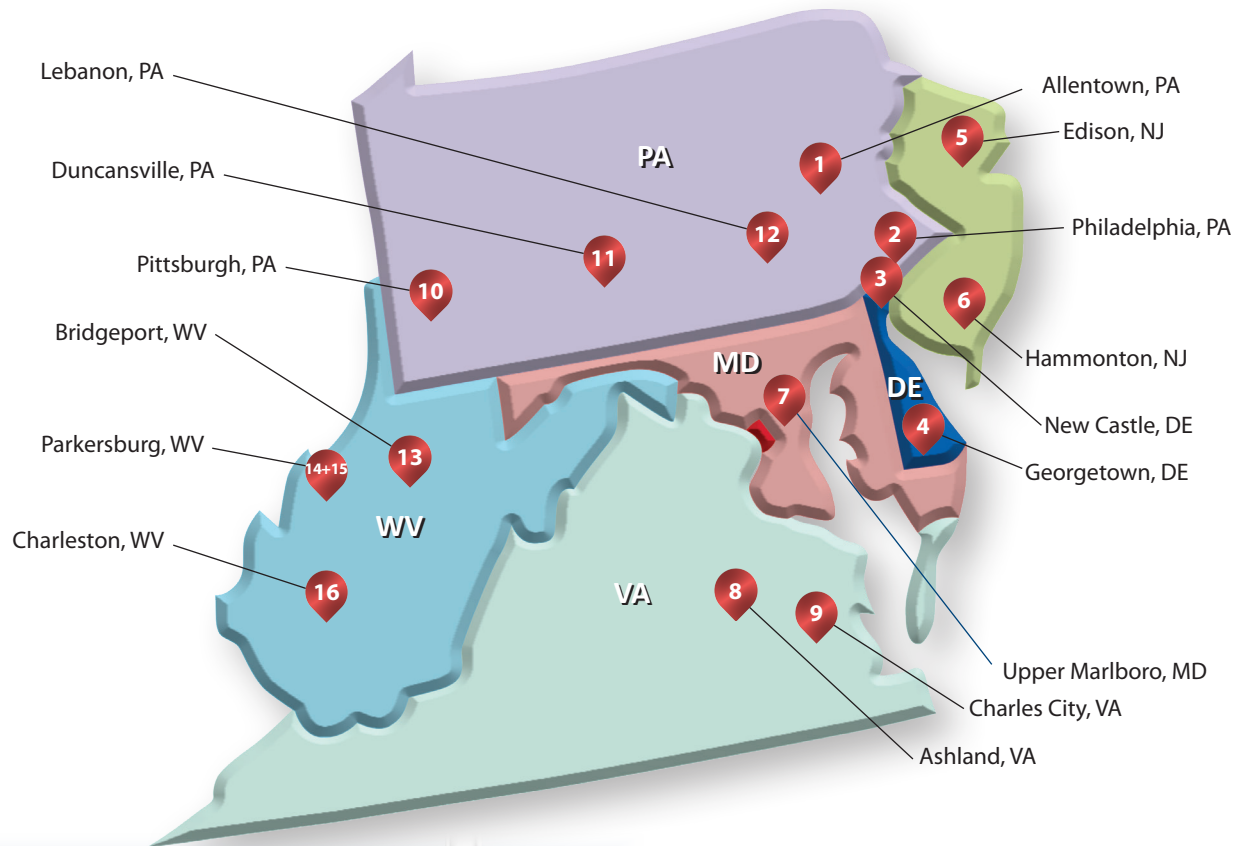

Eastern Atlantic States - Regional Training Centers

EAS TRAINING CENTERS

EAS Carpenters Technical College

Website: eascarpenterstech.edu

- 1 **ALLENTOWN**
1818 Vultee Street, Allentown PA 18103 (610) 866-3030
- 2 **PHILADELPHIA**
10401 Decatur Road, Philadelphia PA, 19154 (215) 824-2300
- 3 **NEW CASTLE**
620 Wilmington Road, New Castle DE 19720 (302) 328-7802
- 4 **GEORGETOWN**
21420 Vaughn Road, Georgetown DE 19947 (302) 856-3000
- 5 **EDISON**
75 Fieldcrest Avenue, Edison NJ 08837 (732) 372-6020
- 6 **HAMMONTON** Thomas C. Ober Training Center
3300 White Horse Pike, Hammonton NJ 08037 (609) 567-5675

Mid-Atlantic Carpenters Training Center

Website: mactc.net

- 7 **UPPER MARLBORO**
8510 Pennsylvania Avenue, Upper Marlboro MD 20772 (301) 736-1696
- 8 **ASHLAND**
10238 Sycamore Drive, Ashland VA 23005 (804) 743-7458
- 9 **CHARLES CITY (MILLWRIGHTS)**
302 Roxbury Industrial Center, Charles City VA 23030 (804) 966-9340

KML Carpenters Training

Website: kmltf.org

- 10 **PITTSBURGH**
652 Ridge Road, Pittsburgh PA 15205 (412) 262-1830
- 11 **DUNCANSVILLE**
261 Patch Way Road, Duncansville PA 16635 (814) 693-0311
- 12 **LEBANON**
1718 Heilmandale Road Suite 300, Lebanon PA 17046 (717) 273-5277

West Virginia Carpenters

Website: wvcarpenter.com

- 13 **BRIDGEPORT**
609 Broadway Avenue, Bridgeport WV 26330 (304) 428-1891
- 14 **PARKERSBURG**
110 Boyles Lane, Parkersburg WV 26104 (304) 428-1891
- 15 **PARKERSBURG (MILLWRIGHTS)**
4600 Camden Avenue, Parkersburg WV 26101 (304) 422-7637
- 16 **CHARLESTON**
300 Riverside Drive, South Charleston WV 25309 (304) 428-1891