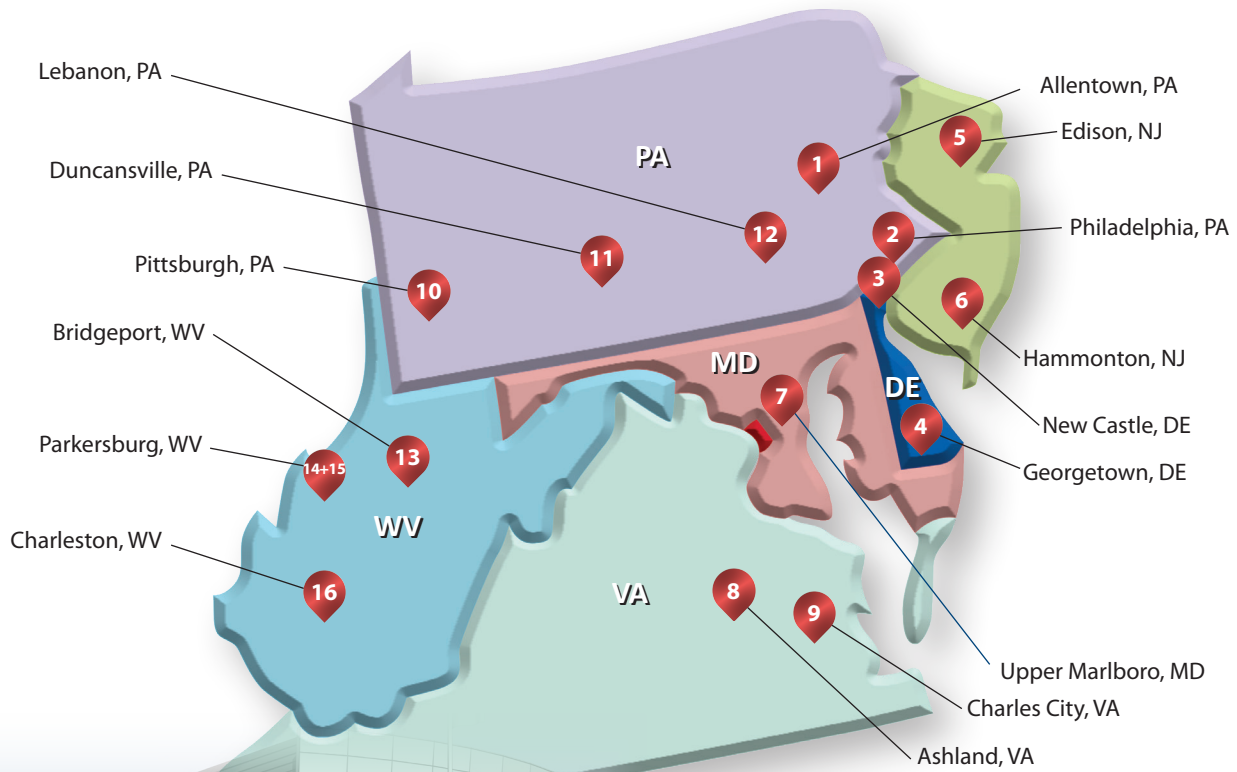

Eastern Atlantic States - Regional Training Centers

Lebanon, PA

Duncansville, PA

Pittsburgh, PA

Bridgeport, WV

Parkersburg, WV

Charleston, WV

Allentown, PA

Edison, NJ

Philadelphia, PA

Hammonton, NJ

New Castle, DE

Georgetown, DE

Upper Marlboro, MD

Charles City, VA

Ashland, VA

NE Carpenters Apprenticeship Training

www.ncatf.org

- 5 EDISON**
75 Fieldcrest Avenue, Edison NJ 08837 (732) 372-6020
- 6 HAMMONTON** Thomas C. Ober Training Center
3300 White Horse Pike, Hammonton NJ 08037 (609) 567-5675

West Virginia Carpenters

www.wvcarpenter.com

- 13 BRIDGEPORT**
609 Broadway Avenue, Bridgeport WV 26330 (304) 428-1891
- 14 PARKERSBURG**
110 Boyles Lane, Parkersburg WV 26104 (304) 428-1891
- 15 PARKERSBURG (MILLWRIGHTS)**
4600 Camden Avenue, Parkersburg WV 26101 (304) 422-7637
- 16 CHARLESTON**
300 Riverside Drive, South Charleston WV 25309 (304) 428-1891